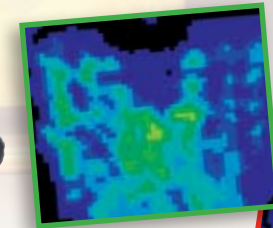

Seated on your scooter
without the LTV-Cushion