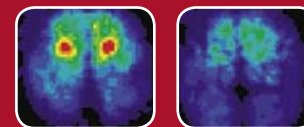

The secret to the extraordinary comfort of this multi-cell air cushion is the valve. It lets you customize the seat to your specific comfort level.

MEDICALLY PROVEN
PRESSURE MAPPING
ILLUSTRATES THE
DIFFERENCE.

- Unsurpassed comfort
- Proven medical technology (DRY FLOATATION®)
- Reduces numbness and pain
- Completely portable – use it in the car, truck, airplane – anywhere
- Weighs only one (1) pound
- Easy-to-use hand pump included
- One-year limited warranty
- Available in black or burgundy ultra-leather and charcoal gray wool

Size:
19" x 17" Height adjustable 1"-2".

Package Contents:
This package contains the LTV zippered cushion with air insert and easy-to-use hand pump.

LTV Cushion Instructions:
Adjusting the LTV Cushion

1. **Step 1** Unscrew the fill valve counterclockwise to open.
2. **Step 2** Add air using the pump until all of the cells are visibly filled. Screw fill valve clockwise to close, then remove the pump.
3. **Step 3** Place the LTV cushion on your chair with the non-skid side down and the zippered portion of the cushion at the back. The valve should be on the front left corner.
4. **Step 4** Sit on the LTV cushion in your normal sitting position.
5. **Step 5** Open the fill valve to adjust the air. Release air until you sink down into the cushion. Close the valve. The cushion is at its ideal inflation when there is about 1/2 inch of air cushioning between you and the chair. If you feel the chair through the cushion, add more air through the valve and adjust again.

DO NOT OVER INFLATE
This product works most effectively with a minimal amount of air. You sink "into" the cushion.

CAUTION
Protect the LTV cushion from pins or any other sharp objects as well as exposure to hot ashes.

WARNING
According to the United States Coast Guard, the LTV cushion should NOT be used as a water flotation device.

MADE IN THE U.S.A.